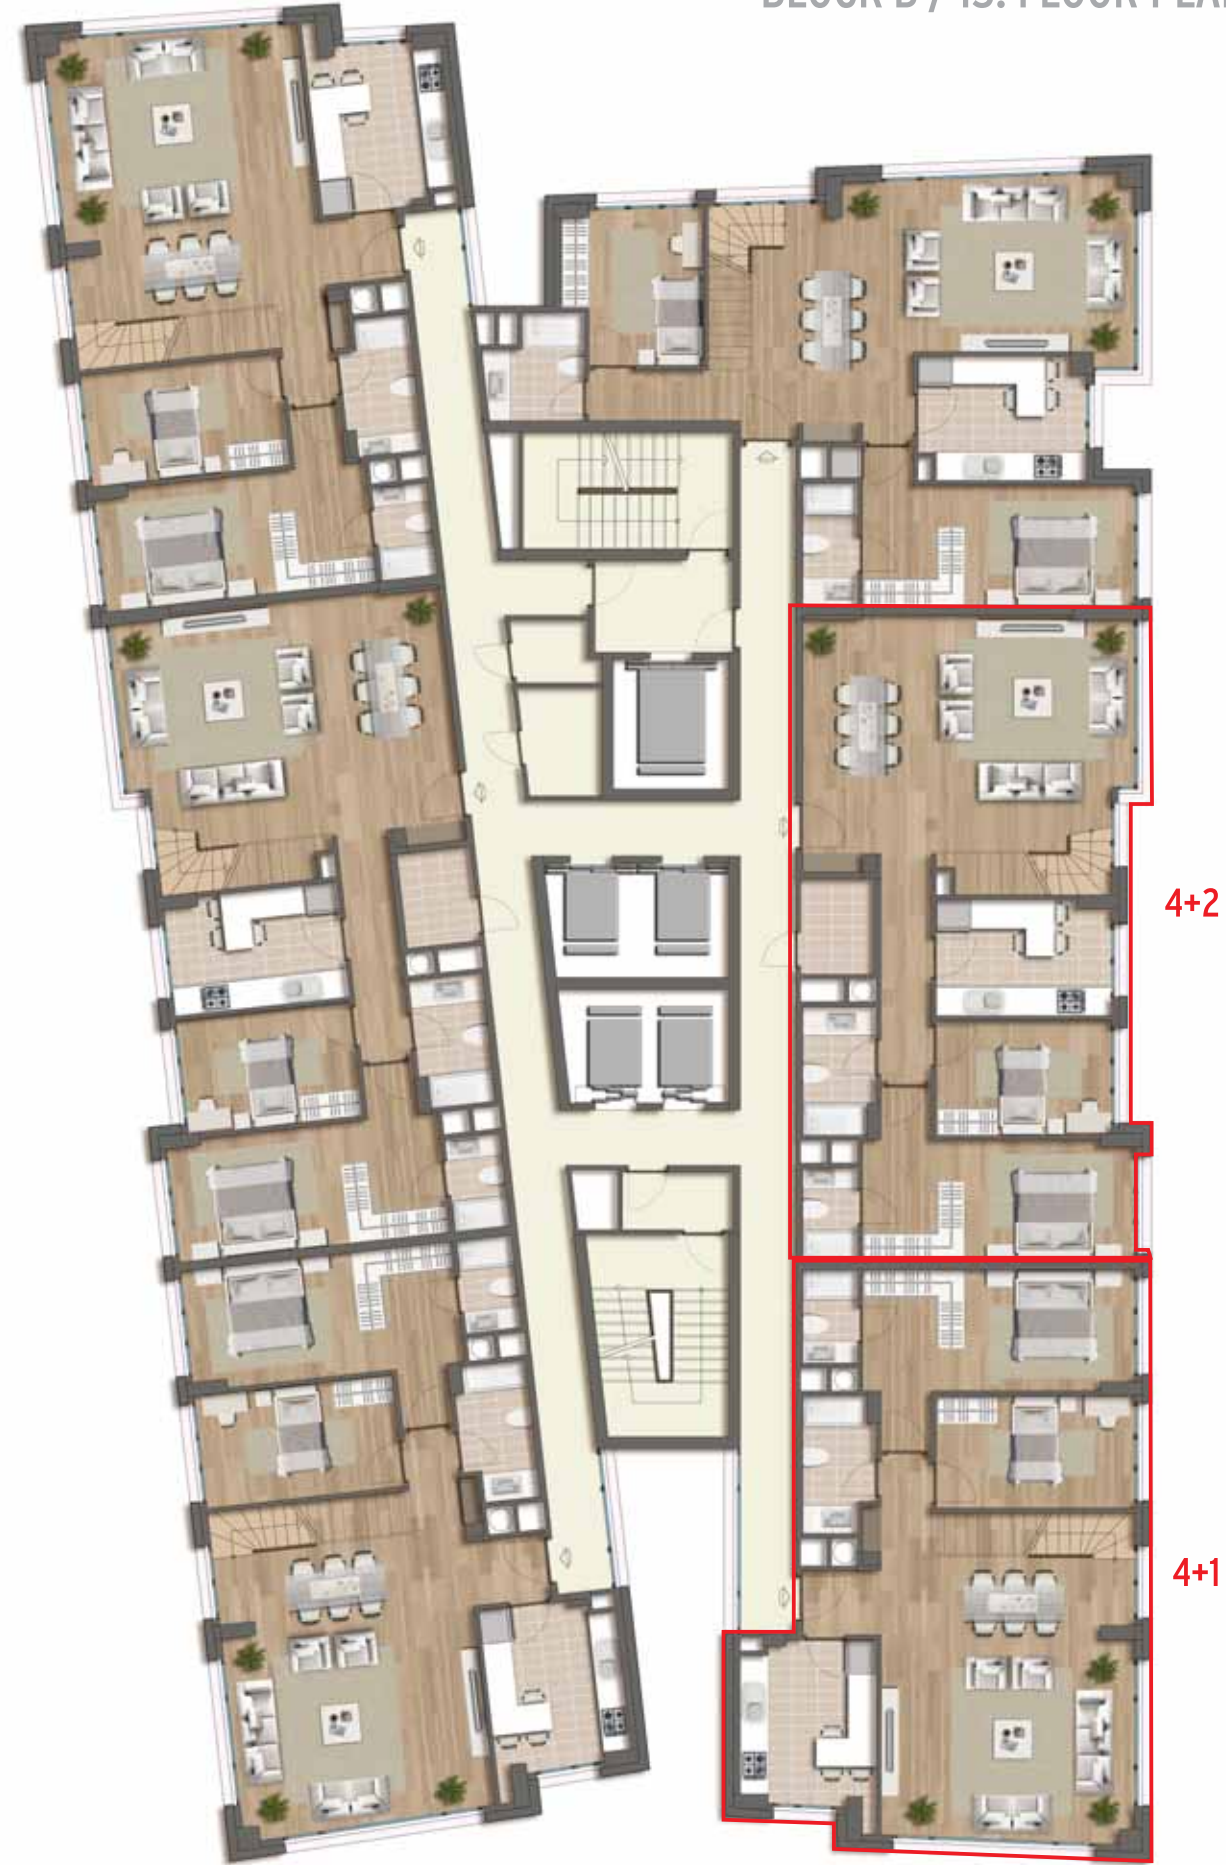

B BLOK / 15. KAT PLANI (DUBLEKS ALT)
BLOCK B / 15. FLOOR PLAN (UNDER DUPLEX)